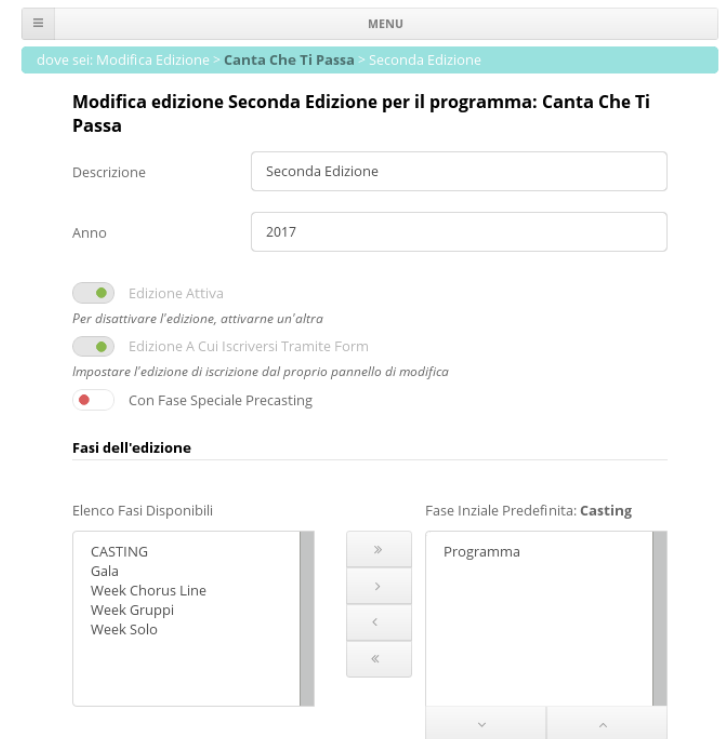

The current release allows the complete customization of a program casting in terms of steps, properties, roles and so on.

Within a single Casting Charm installation for all your programs you can:

- create a new event
- define the casting steps
- import or insert participants
- call participants to different castings
- evaluate participants and promote them to next phases

Moreover, you can federate different installations and **search** participants through all of them from any point.

Casting Charm's design was based on a national TV casting context, and therefore takes natively into account the Italian laws on **privacy and minors**

**Casting
Charm**

Main functionalities

Event Management

1. New event
2. New event edition(s)
3. Attribute selection (categories, properties, assessment, performances evaluation)
4. Step assignment
5. Operator assignment
6. Default e-mail editing