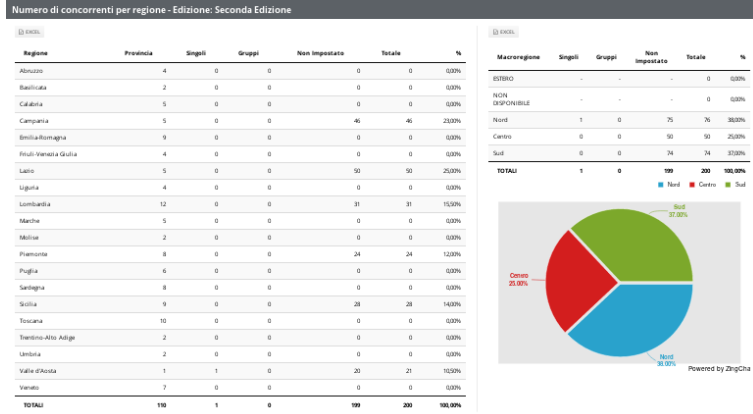

Casting Management

1. New casting (name, location, data, steps)
2. Participant assignment to steps
3. Participant Call
4. Performance assessment
5. Communication (customizable with a template system)

QUIZ

Fase Casting

- Associato al casting **prova 27/07 FEMMINE** da *redattore casting system* 27/07/2017 11:47:06
- Email inviata da *redattore casting system* 27/07/2017 11:49:16
- Promosso alla fase **Programma** da *Coordinatore Casting* 27/07/2017 11:52:14
  Valutazione: Medio
  Note: tipo medio

Fase Programma

- Associato al casting **registrazione** da *Coordinatore Casting* 27/07/2017 11:56:21
- Email inviata da *Coordinatore Casting* 27/07/2017 11:56:46

Registrazioni e trasmissioni

- Registrazione del **01/07/2017** 01/07/2017 00:00:00
  Trasmissione: 26/07/2017
  Note: vincita

Global Actions

1. Search and Report on all data, with multiple filters
2. Search on other federate installation of CC
3. PDF or XLSX export on all data tables
4. Action history (eg assignments, audition, assessment)
5. Report and statistics as tables and charts (participants per edition, age, region)