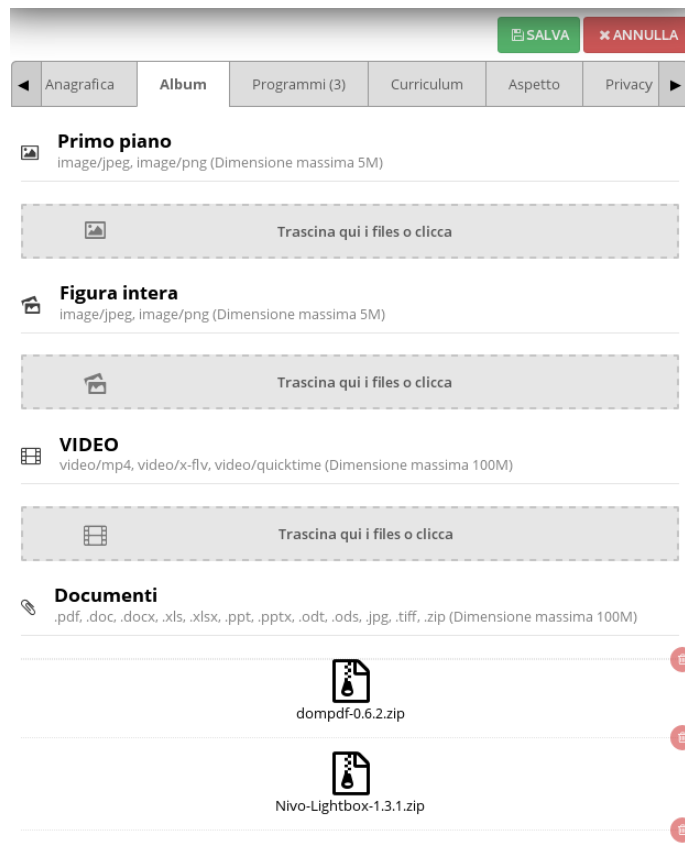

Event Management

1. New event
2. New event edition(s)
3. Attribute selection (categories, properties, assessment, performances evaluation)
4. Step assignment
5. Operator assignment
6. Default e-mail editing

Participants Management

1. Loading from structured file or from a db (self-registration web form)
2. Manual insertion
3. Participant's data editing (personal data, album, curriculum, physical aspect, privacy, status in the event edition)
4. Loading of audio and video files in the participant's album
5. Minor management according to Italian Law (informed consensus email)