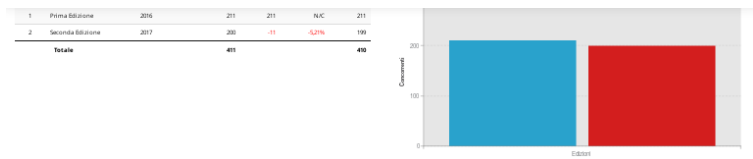

Casting Management

1. New casting (name, location, data, steps)
2. Participant assignment to steps
3. Participant Call
4. Performance assessment
5. Communication (customizable with a template system)

QUIZ

Fase Casting

- Associato al casting **prova 27/07 FEMMINE** da *redattore casting system* 27/07/2017 11:47:06
- Email inviata da *redattore casting system* 27/07/2017 11:49:16
- Promosso alla fase **Programma** da *Coordinatore Casting* 27/07/2017 11:52:14
  Valutazione: Medio
  Note: tipo medio

Fase Programma

- Associato al casting **registrazione** da *Coordinatore Casting* 27/07/2017 11:56:21
- Email inviata da *Coordinatore Casting* 27/07/2017 11:56:46

Registrazioni e trasmissioni

- Registrazione del **01/07/2017** 01/07/2017 00:00:00
  Trasmissione: 26/07/2017
  Note: vincita

Global Actions

1. Search and Report on all data, with multiple filters
2. Search on other federate installation of CC
3. PDF or XLSX export on all data tables
4. Action history (eg assignments, audition, assessment)
5. Report and statistics as tables and charts (participants per edition, age, region)